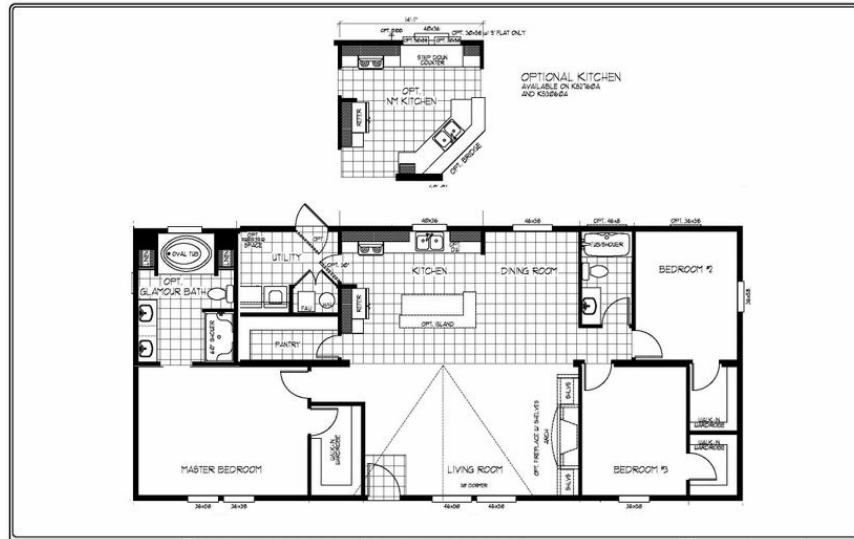

Dynamite Model number: 93KAR30603AH20

3 beds • 2 baths • 1800 sq.ft. • 30' width • 60' depth

Our home building facilities invest in continuous product and process improvements. Plans, dimensions, features, materials, specifications and availability are subject to change without notice or obligation. Renderings and floor plans are representative likenesses of our homes and may differ from the actual homes. We invite you to tour a Home Center near you and inspect the highest value in quality housing available or call (928) 636-9843 to speak with a Home Consultant. Copyright 2017, CMH. All rights reserved.